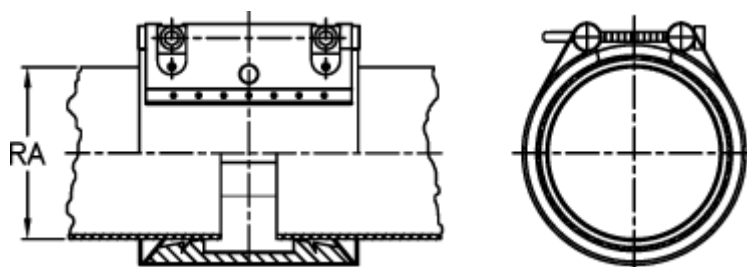

# Data Sheet

Article number: 025778400184

Description: Norma Connect pipe coupling  
GRIP W2 Ø=184,0 NBR, 16 bar

## Measures

---

Note = Kontakt os for yderligere informationer.

RA = 184